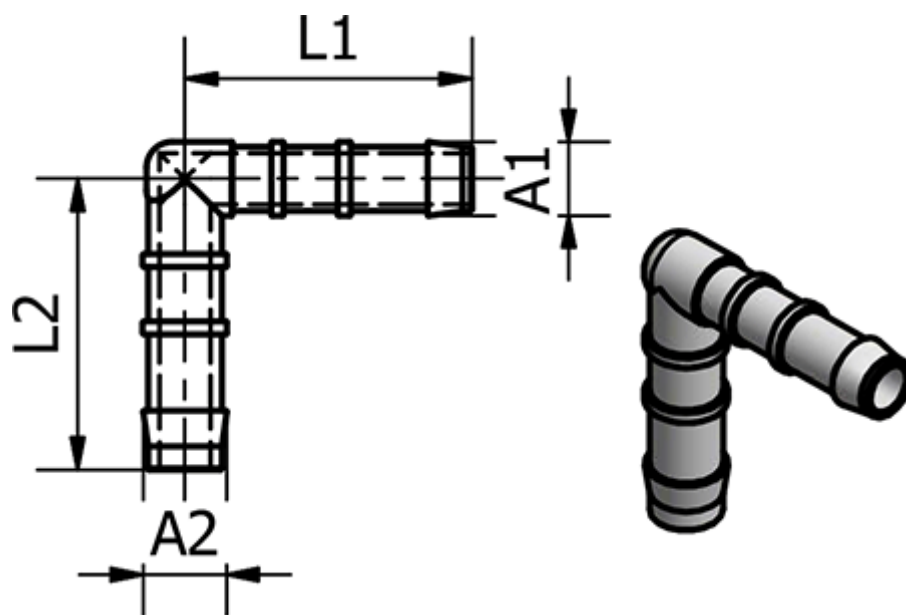

Data Sheet

Article number: 58634813

Description: Tube Connector 34.813, $\text{Ø}8/\text{Ø}8$
Angle

Measures

Ext. Hose Diameter A1	= 8
Ext. Hose Diameter A2	= 8
L1	= 29
L2	= 30